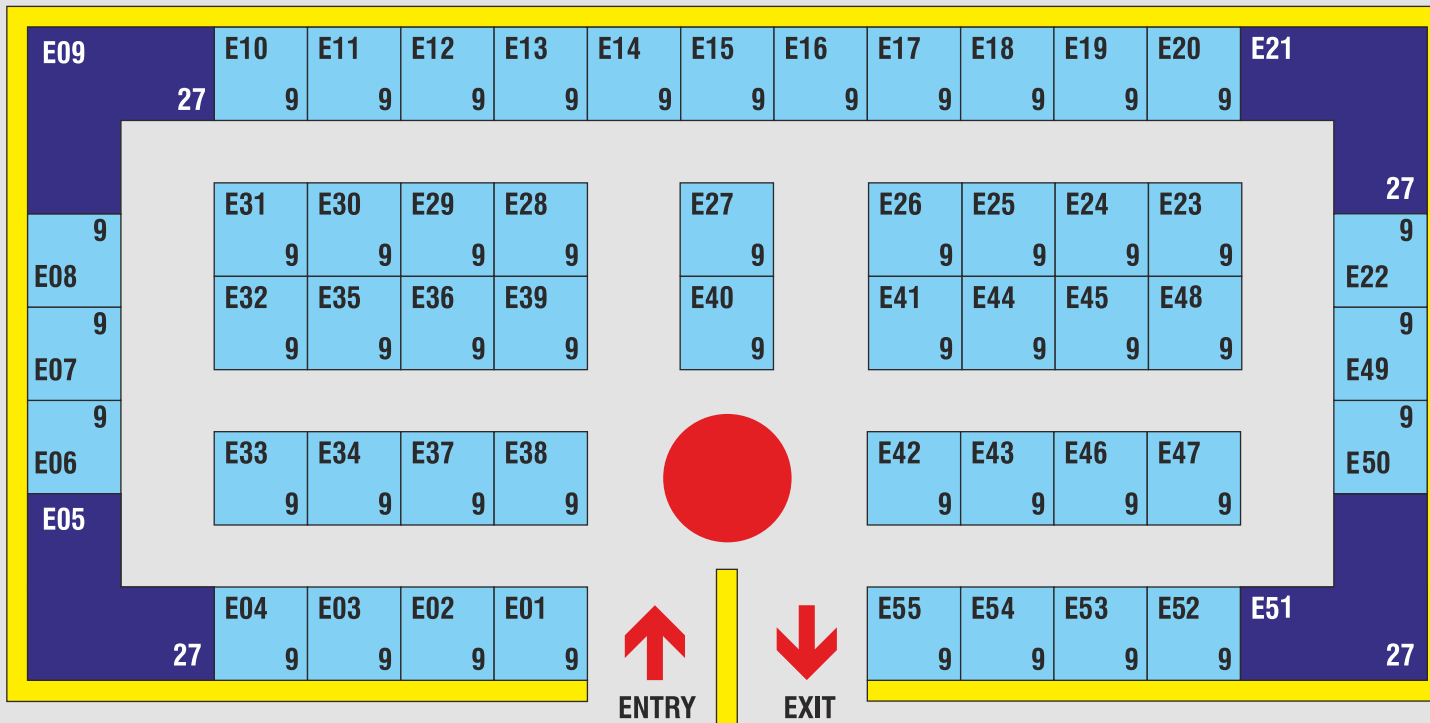

5th INTERNATIONAL
PRINTPACK 5-8
SIGNEXPO JUNE
2018
KICC, Nairobi, Kenya

PPSE Exhibition Plan

HALL NO. 1 TSAVO BALL ROOM

5th INTERNATIONAL
PRINTPACK 5-8
SIGNEXPO JUNE
2018
KICC, Nairobi, Kenya

PPSE Exhibition Plan

HALL NO. 2 LENANA & ABERDARES HALL

FLOOR PLAN

3 mtrs x 3 mtrs = 9 sq. mtrs

PARTICIPATION FEE 2018

BUILT UP STALL
\$ 325/- per sq. mt.

BARE SPACE
\$ 300/- per sq. mt.