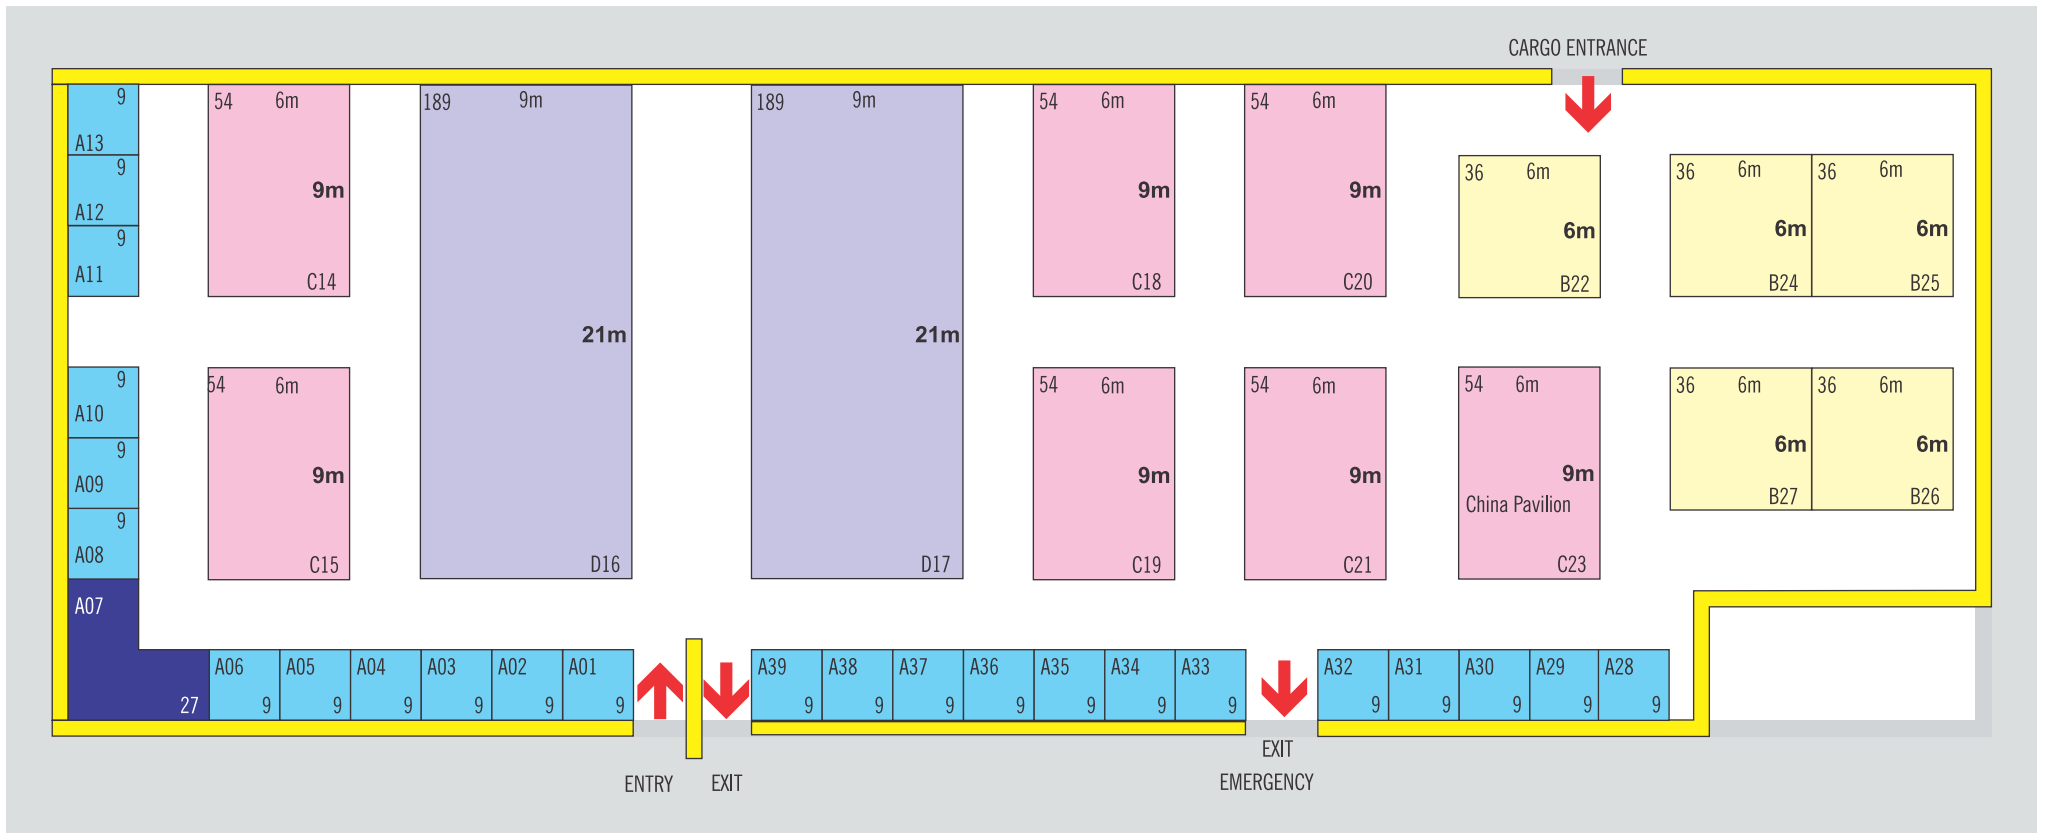

5th INTERNATIONAL
PRINTPACK 5-8
SIGNEXPO JUNE
2018
KICC, Nairobi, Kenya

PPSE Exhibition Plan

HALL NO. 1 TSAVO BALL ROOM

5th INTERNATIONAL
PRINTPACK 5-8
SIGNEXPO JUNE
2018
KICC, Nairobi, Kenya

PPSE Exhibition Plan

HALL NO. 2 LENANA & ABERDARES HALL

FLOOR PLAN

3 mtrs x 3 mtrs = 9 sq. mtrs

PARTICIPATION FEE 2018

BUILT UP STALL
\$ 325/- per sq. mt.

BARE SPACE
\$ 300/- per sq. mt.